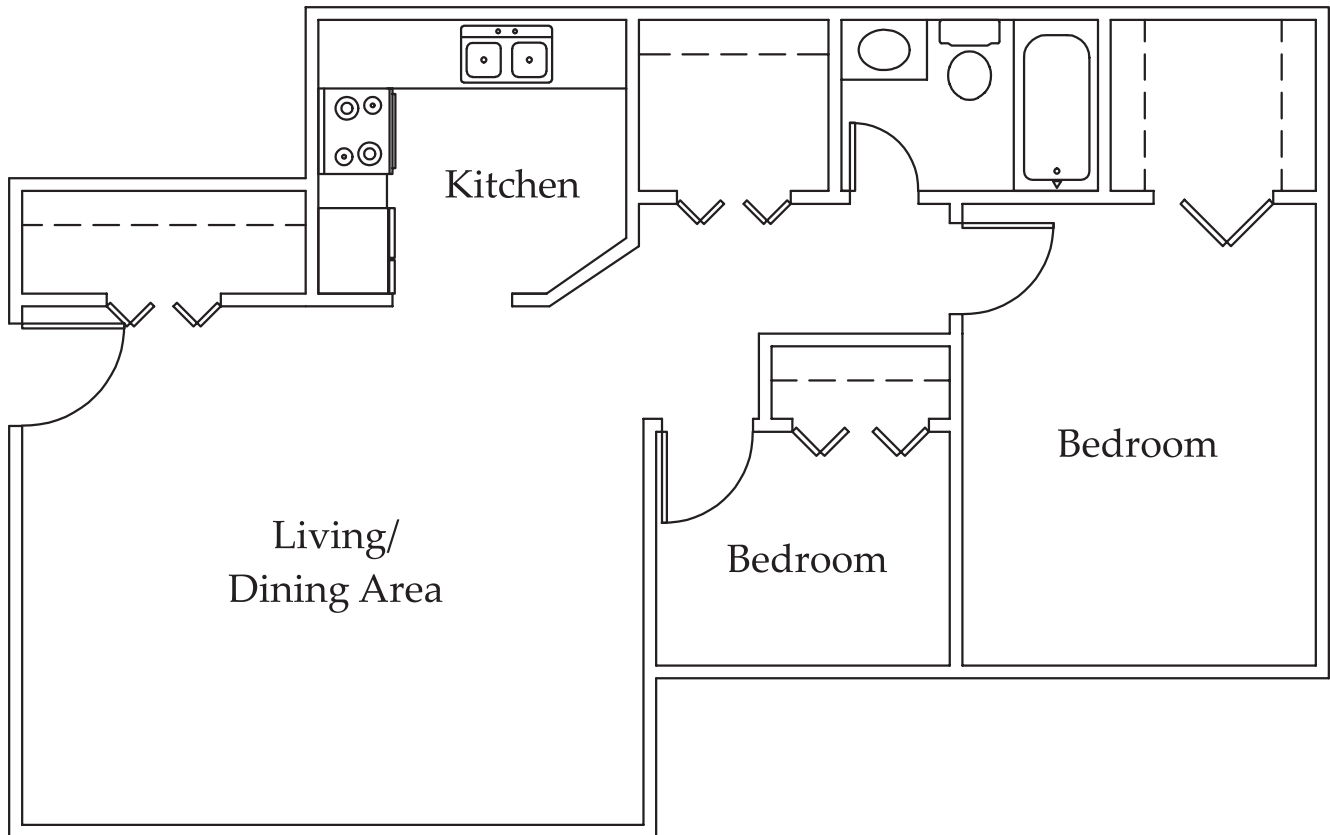

**RENAISSANCE TOWERS**

2 Bedroom  
1 Bath  
891 sq.ft.

Dep. \_\_\_\_\_ \$ \_\_\_\_\_

All dimensions are approximate.

524 E. Michigan St. · Hammond, IN 46320 · (219) 932-4848  
info@renaissancetowersapts.com · www.renaissancetowersapts.com