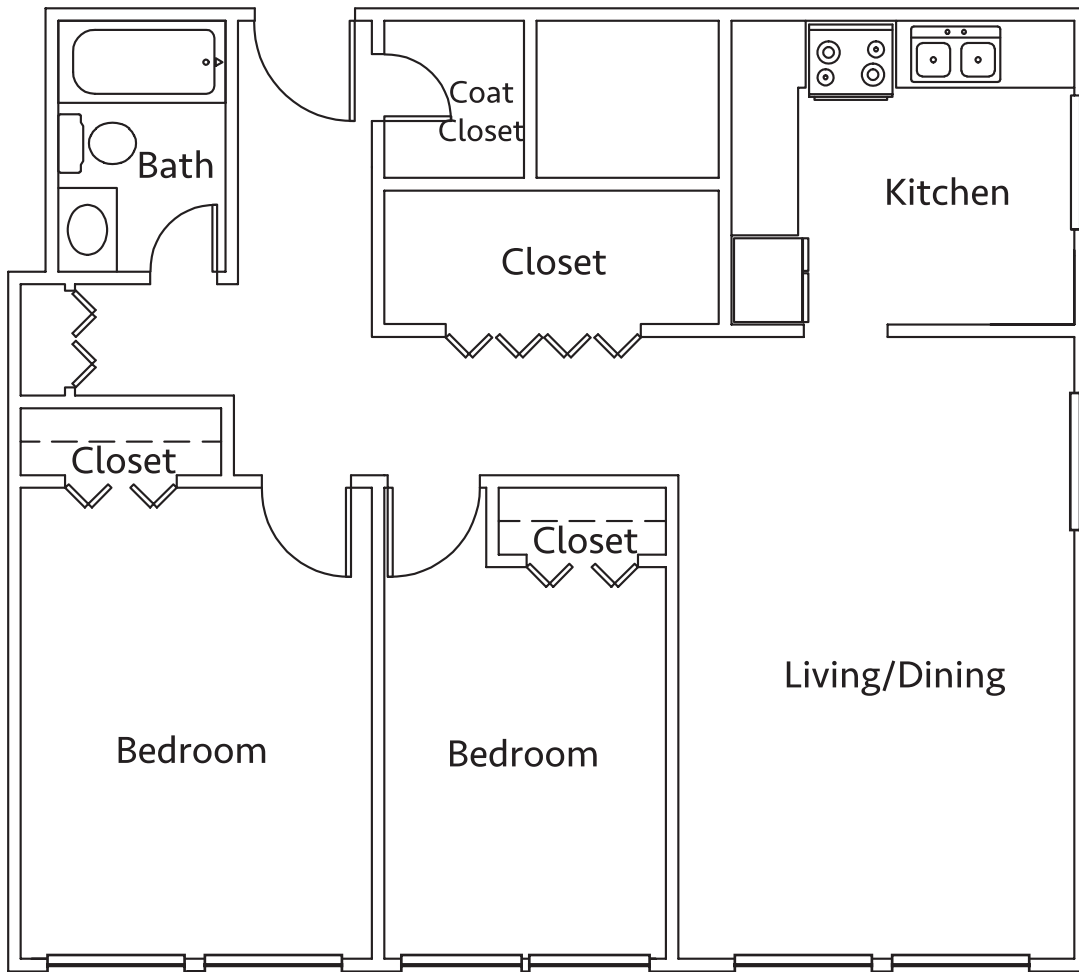

RENAISSANCE TOWERS

2 Bed 1 Bath

(Towers)

975sf

Dep. _____ \$ _____

All dimensions are approximate.