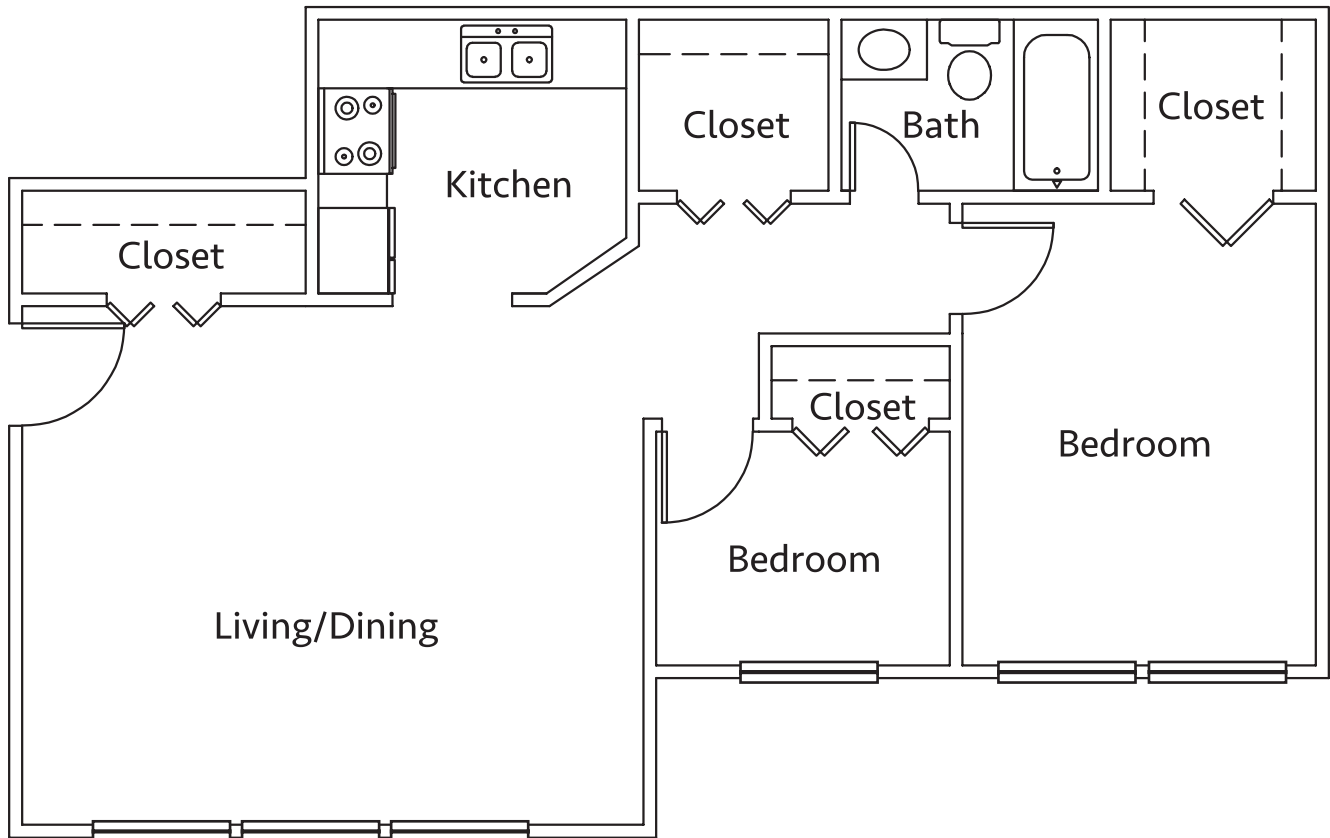

RENAISSANCE TOWERS

2 Bed 1 Bath

(Apartments)

930sf

Dep. _____ \$ _____

All dimensions are approximate.

524 E. Michigan St. Hammond, IN 46320 | 219- 932-4848
info@renaissancetowersapts.com | www.renaissancetowersapts.com